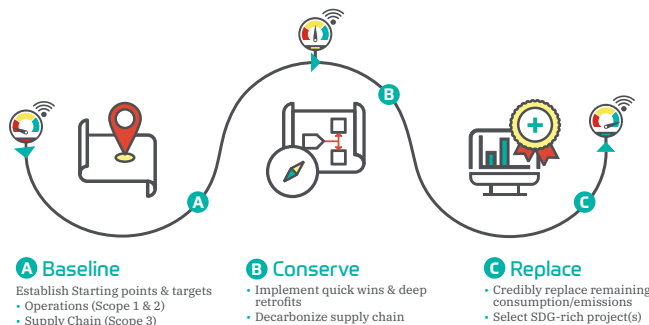

Engineering partner for practical, affordable sustainability.

The Challenge

- Your consulting plays a critical role in helping organizations understand the business value of sustainability and commit to meaningful targets
- Engineering is often required to identify and implement practical, affordable measures, and we would welcome the opportunity to work alongside you in delivering a holistic roadmap

Collaborating for Sustainability

Credible sustainability reporting requires a compelling story to tell.

Maple Leaf Foods worked with a firm to create an overall sustainability plan on their journey to carbon neutral, but when it came to the on-the-ground assessment, they brought in Enviro-Stewards. We identified practical, affordable Scope 1 and 2 measures that delivered more than \$17 million (and counting) in combined plant savings and made a significant contribution toward achieving the company's targets, helping them become the [world's first major carbon neutral food company!](#)

Enviro-Stewards recently developed the [Stewwi](#) EMIS (Energy Management Information System) to guide clients

[System to Track Energy, Water, and Waste Improvements \(Stewwi\)](#)

from establishing baselines through to securing their water, energy, and waste targets. The platform makes use of live sensors to track the outcomes of each conservation measure and custom algorithms to generate notices when the gains are not maintained.